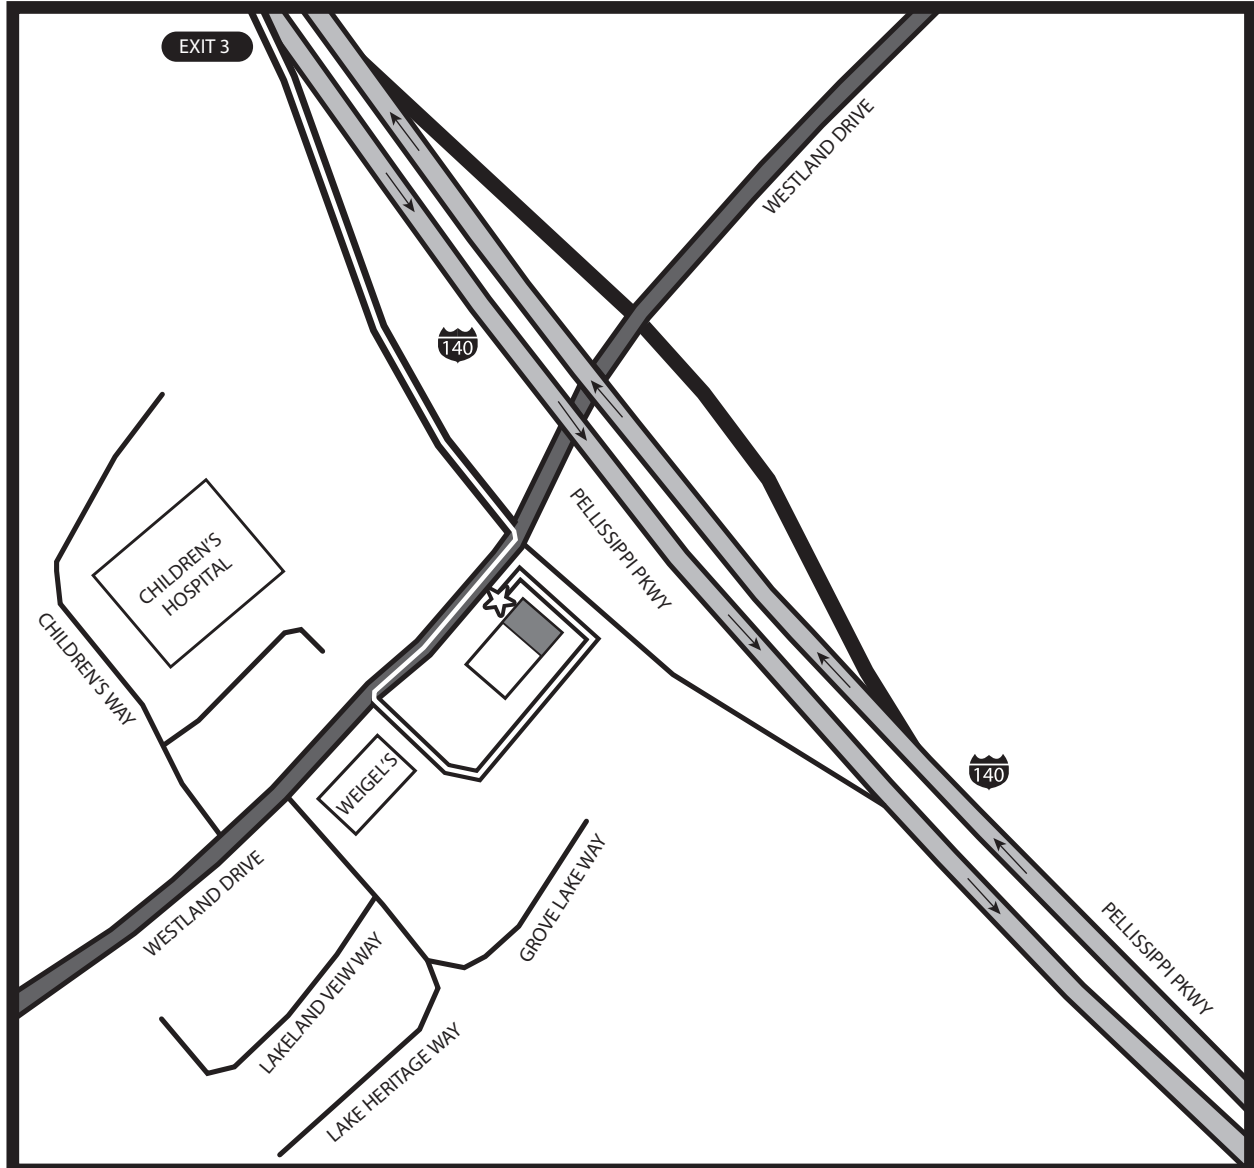

GALLAHER

PLASTIC & RECONSTRUCTIVE SURGERY

9700 Westland Drive • Suite 101 • Knoxville, TN 37922 • 865-671-3888
www.gallagherplasticsurgery.com

- From I-40 take I-140 east (Pellissippi Pkwy) toward Maryville.
- From I-140 east take the Westland Drive exit - Exit 3.
- Turn right onto Westland.
- Turn left just before the Weigel's and follow this road around to the front of the building.
- We are located in Suite 101 on the far left of the office complex, facing Westland Drive.